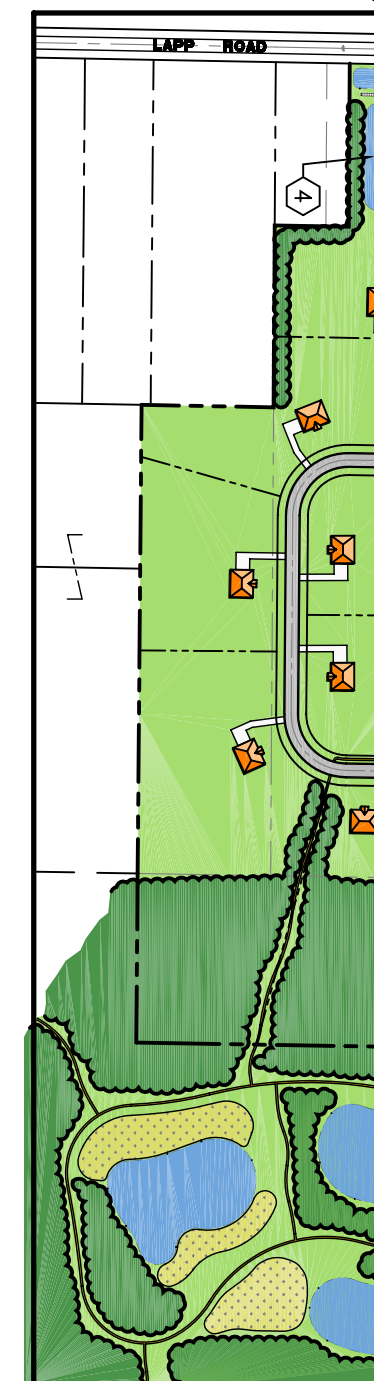

1 WATER FEATURE ENTRANCE

6 GAZEBO AT PARK AREA

9 PLAYGROUND AT PARK AREA

7 NATURE TRAIL IN RESERVE

2 WATERFALL AT ENTRANCE

3 PLANTS BELOW FALLS

4 POND FOUNTAINS

8 WOOD DUCK HABITAT

9 BUTTERFLY HABITAT

10 WHITETAIL DEER HABITAT

'Preservation Estates of Clarence'

LAPP ROAD, TOWN OF CLARENCE, NY