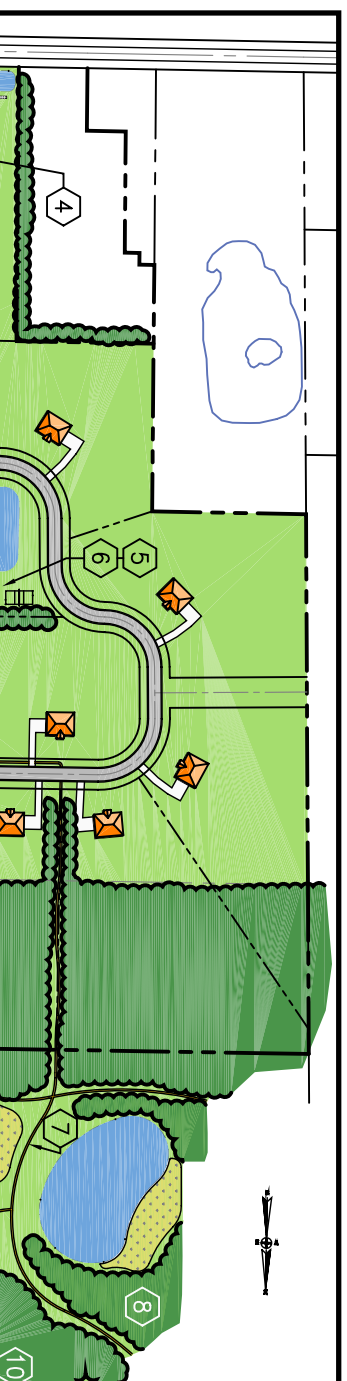

1 WATER FEATURE ENTRANCE

6 GAZEBO AT PARK AREA

9 PLAYGROUND AT PARK AREA

7 NATURE TRAIL IN RESERVE

2 WATERFALL AT ENTRANCE

3 PLANTS BELOW FALLS

4 POND FOUNTAINS

8 WOOD DUCK HABITAT

9 BUTTERFLY HABITAT

10 WHITETAIL DEER HABITAT

'Preservation Estates of Clarence'

LAPP ROAD, TOWN OF CLARENCE, NY